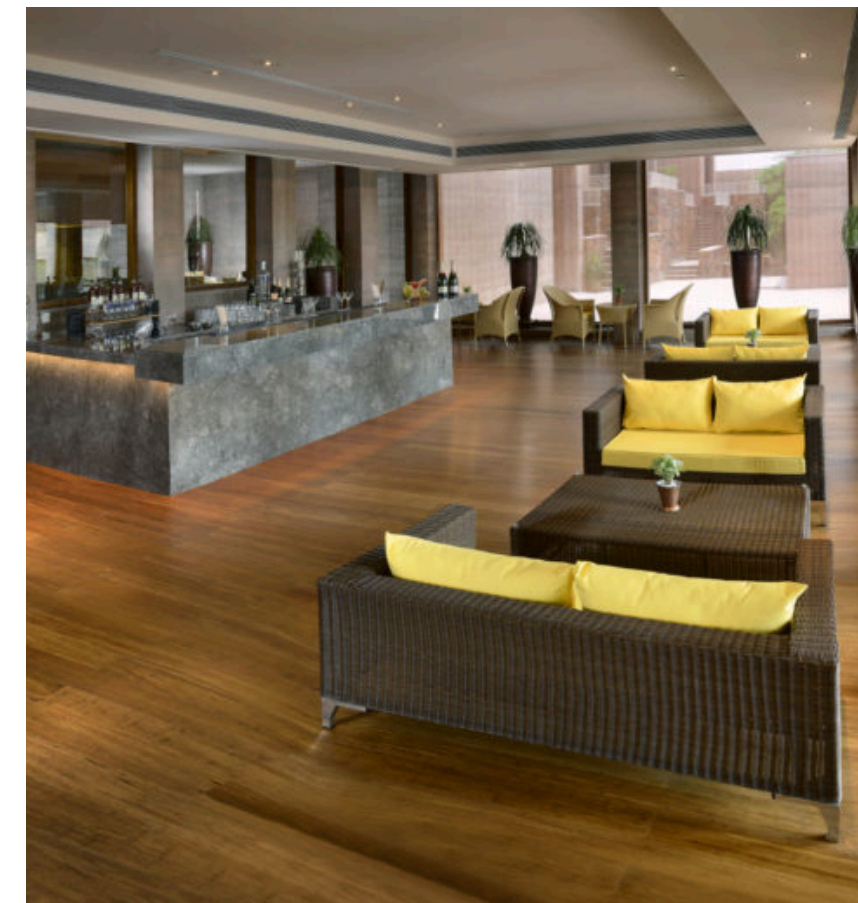

THE LALIT, MANGAR

This project focuses on sustainable architecture, incorporating natural materials and energy-efficient designs. Nestled in the Aravalli hills, the resort offers a tranquil escape while staying true to eco-friendly principles.