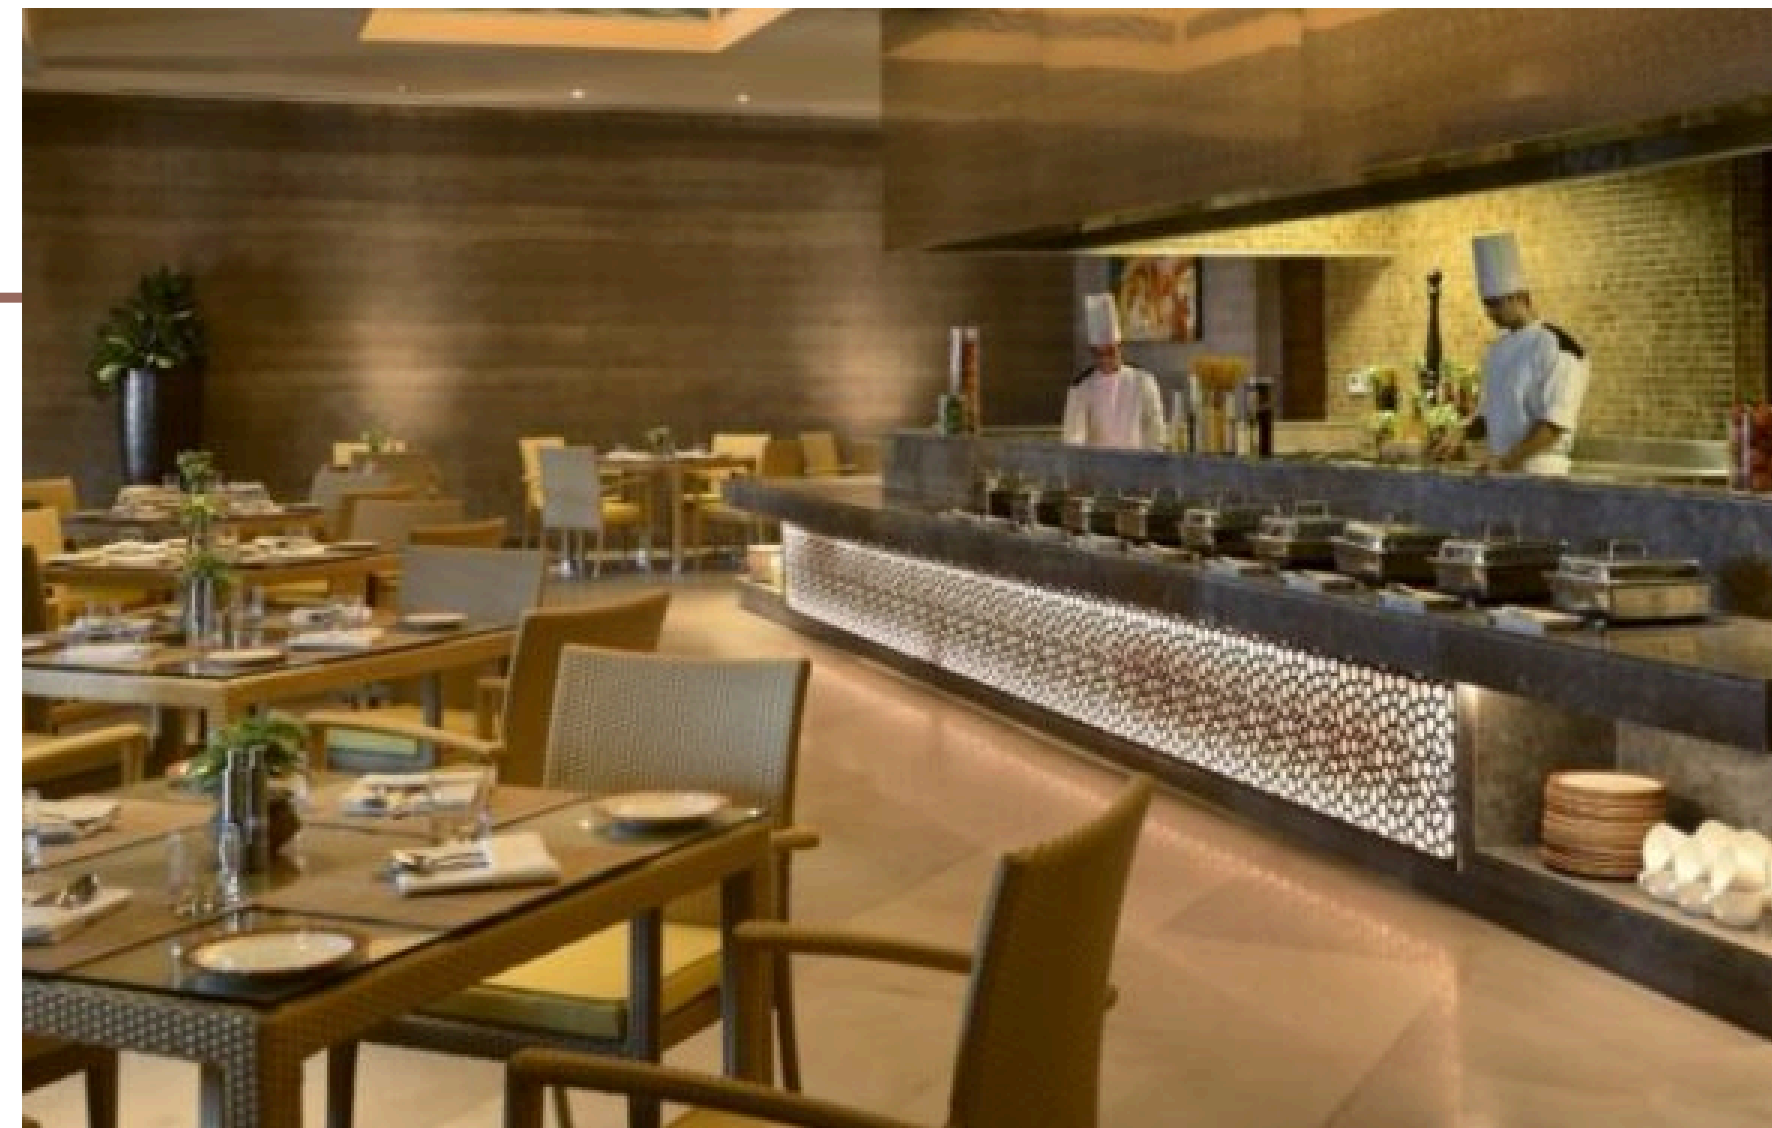

THE LALIT, MANGAR

This project focuses on sustainable architecture, incorporating natural materials and energy-efficient designs. Nestled in the Aravalli hills, the resort offers a tranquil escape while staying true to eco-friendly principles.