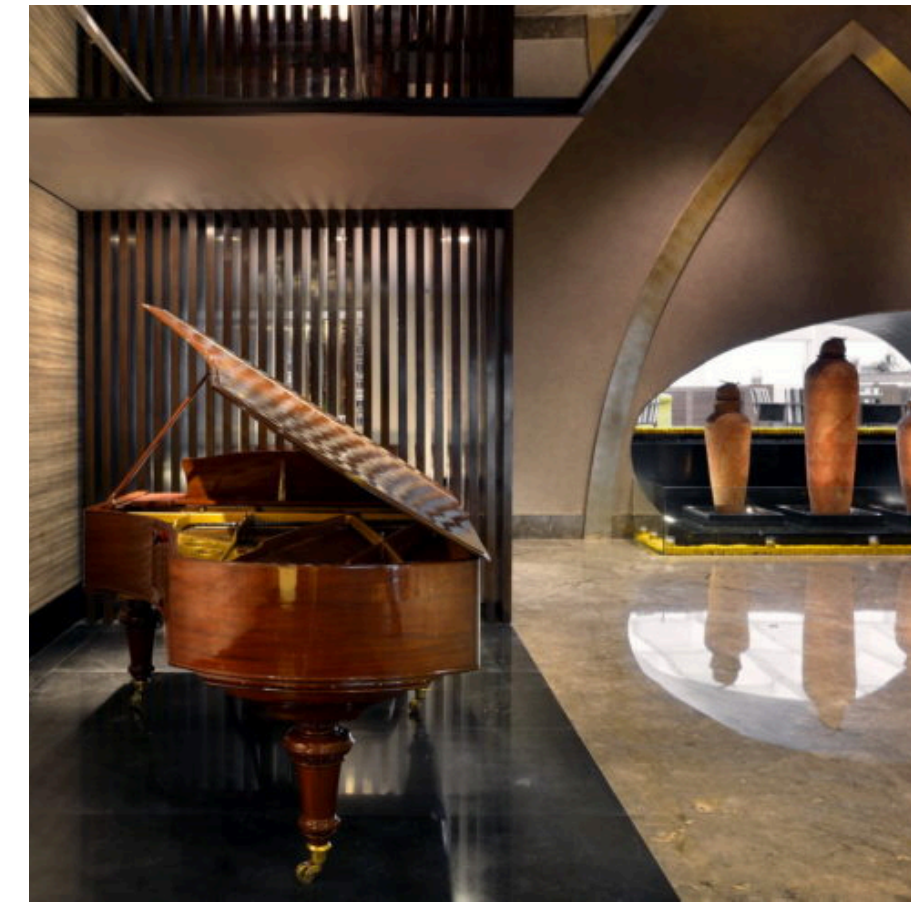

Luxury meets contemporary charm.

THE LALIT, CHANDIGARH

Designed to create a seamless connection between modern amenities and nature, this property boasts expansive landscaped spaces, elegant interiors, and a sophisticated ambiance, making it an architectural masterpiece.

A fusion of colonial heritage and modern luxury.

The Lalit Great Eastern, Kolkata

One of India's oldest luxury hotels, this project involved restoring its rich colonial legacy while incorporating contemporary elements. The revitalized structure celebrates Kolkata's architectural charm and hospitality heritage